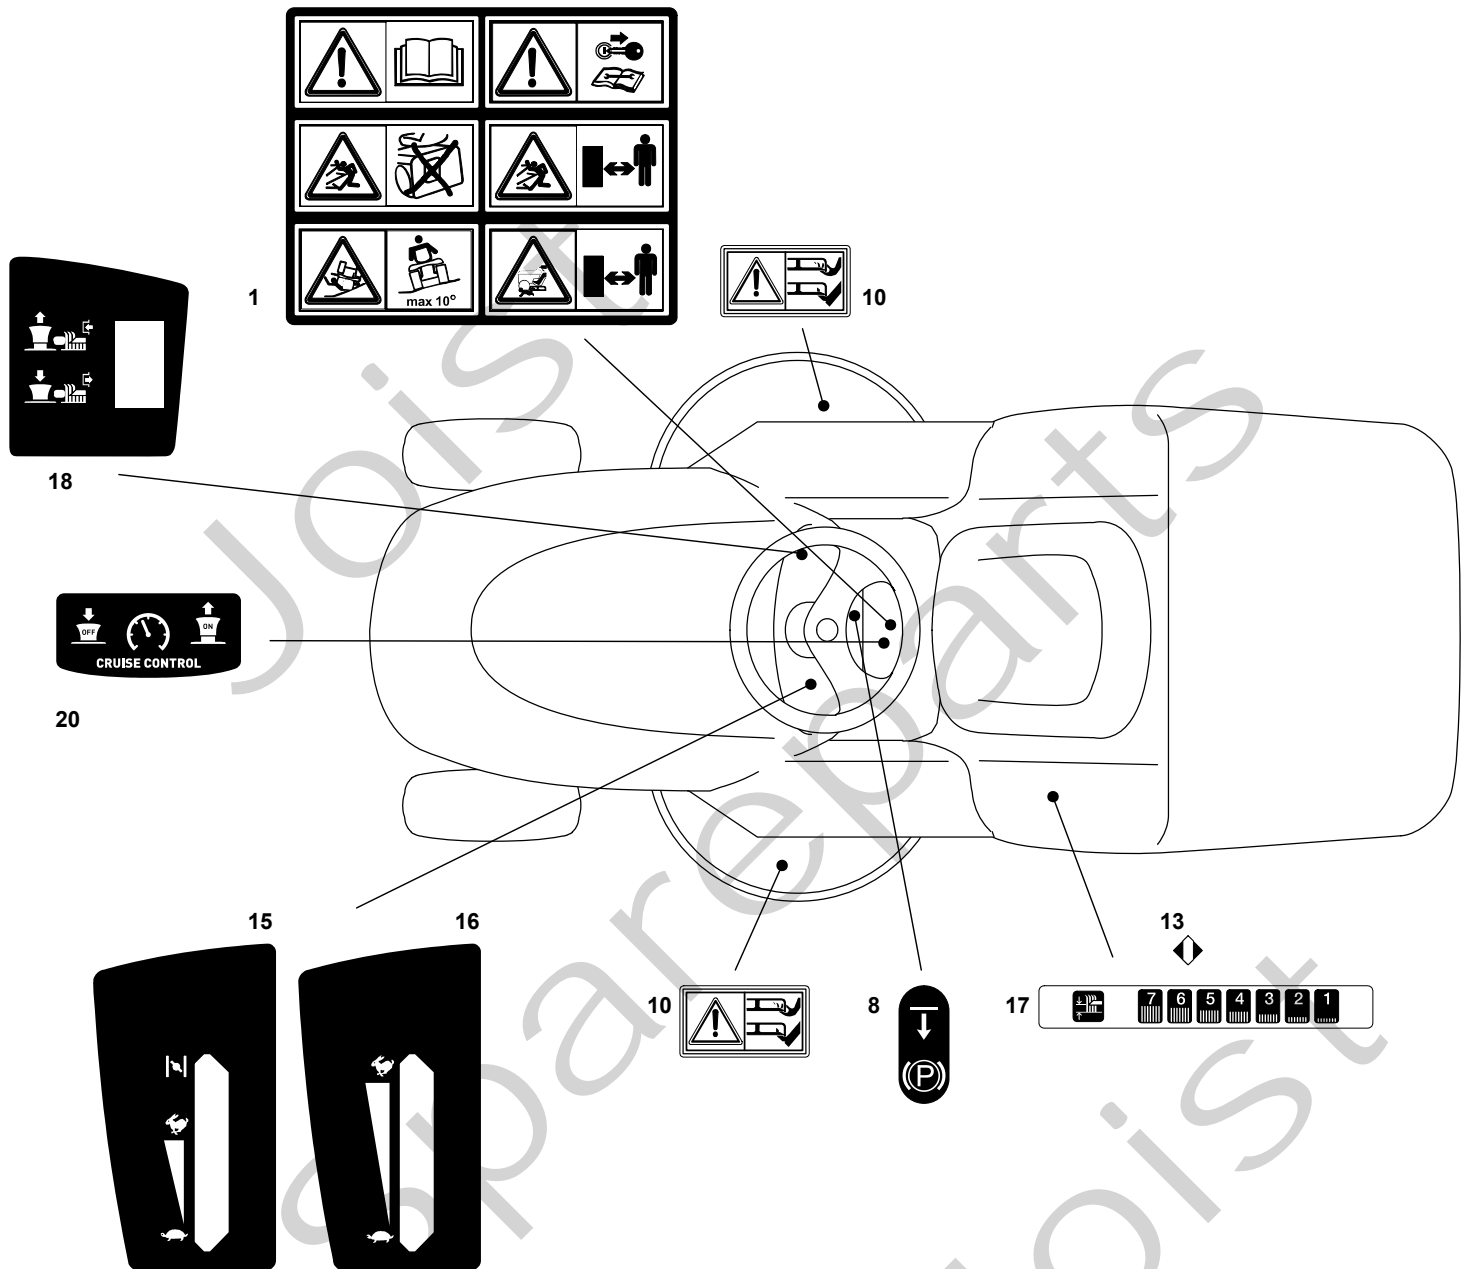

ESTATE ROYAL

Pos. Fig.	Antal Quantity	Art No Part No	Benämning	Description	Anmärkning Notes
1	1	114357428/1	Dekal	Label	
8	1	114357526/1	Dekal	Label	
10	2	114356699/1	Dekal	Label	
13	1	14357913/0	Dekal	Label	
15	1	14360717/0	Dekal	Label	
16	1	14360716/0	Dekal	Label	
17	1	14360719/0	Dekal	Label	
18	1	14360715/2	Dekal	Label	
20	1	11436512/0	Dekal	Label