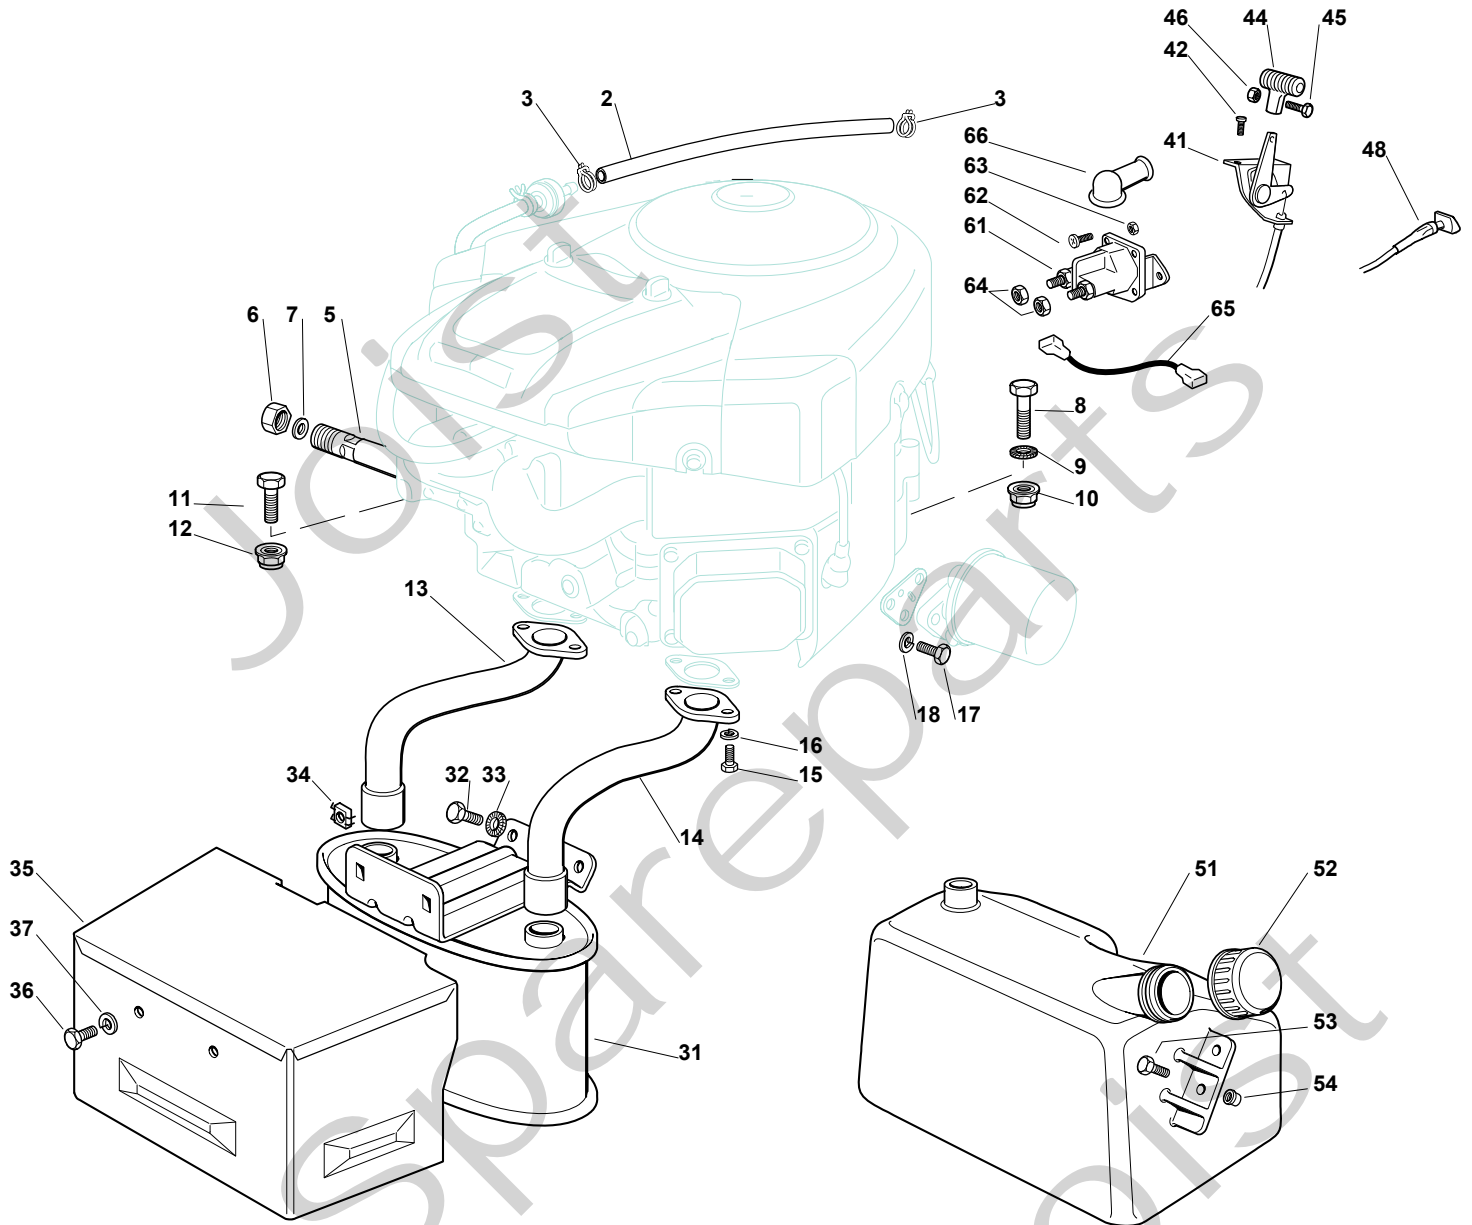

ESTATE ROYAL

Pos. Fig.	Antal Quantity	Art No Part No	Benämning	Description	Anmärkning Notes
2	1	25869016/1	Vevstake	Connecting Tube	
3	2	18375051/1	Slangklämma	Fair Led	
5	1	25598050/0	Oil Discharge Extension	Oil Discharge Extension	
6	1	18737849/0	Lock	Oil Cap	
7	1	18401001/1	Tätningring	Oil Seal	
8	1	12691115/0	Skruv	Left Screw	
9	1	12540260/0	Bricka	Washer	
10	1	12154210/0	Mutter	Nut	
11	3	12691100/0	Skruv	Left Screw	
12	3	12154210/0	Mutter	Nut	
13	1	18738214/0	Avgasrör	Exhaust Right Tube	
14	1	18738215/0	Avgasrör	Exhaust Left Tube	
15	4	12735530/0	Skruv	Screw	
16	4	12583500/0	Bricka	Grower	
17	3	12791400/0	Skruv	Screw	
18	3	12582100/0	Bricka	Washer	
31	1	82750003/0	Ljuddämpare	Muffler	
32	2	12793102/0	Skruv	Screw	
33	2	12540260/0	Bricka	Washer	
34	2	12360425/0	Mutter	Nut	
35	1	82598005/2	Skydd	Guard	
36	2	12792611/0	Skruv	Screw	
37	2	12583500/0	Bricka	Grower	
41	1	82000211/1	Gasreglage	Accelerator	
42	2	125943012/0	Skruv	Screw	
44	1	25394501/0	Knopp	Knob	
45	1	12726388/0	Stift	Screw	
46	1	12290800/0	Mutter	Nut	
52	1	25795000/1	Lock	Cap	
53	2	12788910/0	Skruv	Screw	
54	2	12500092/0	Rivet	Rivet