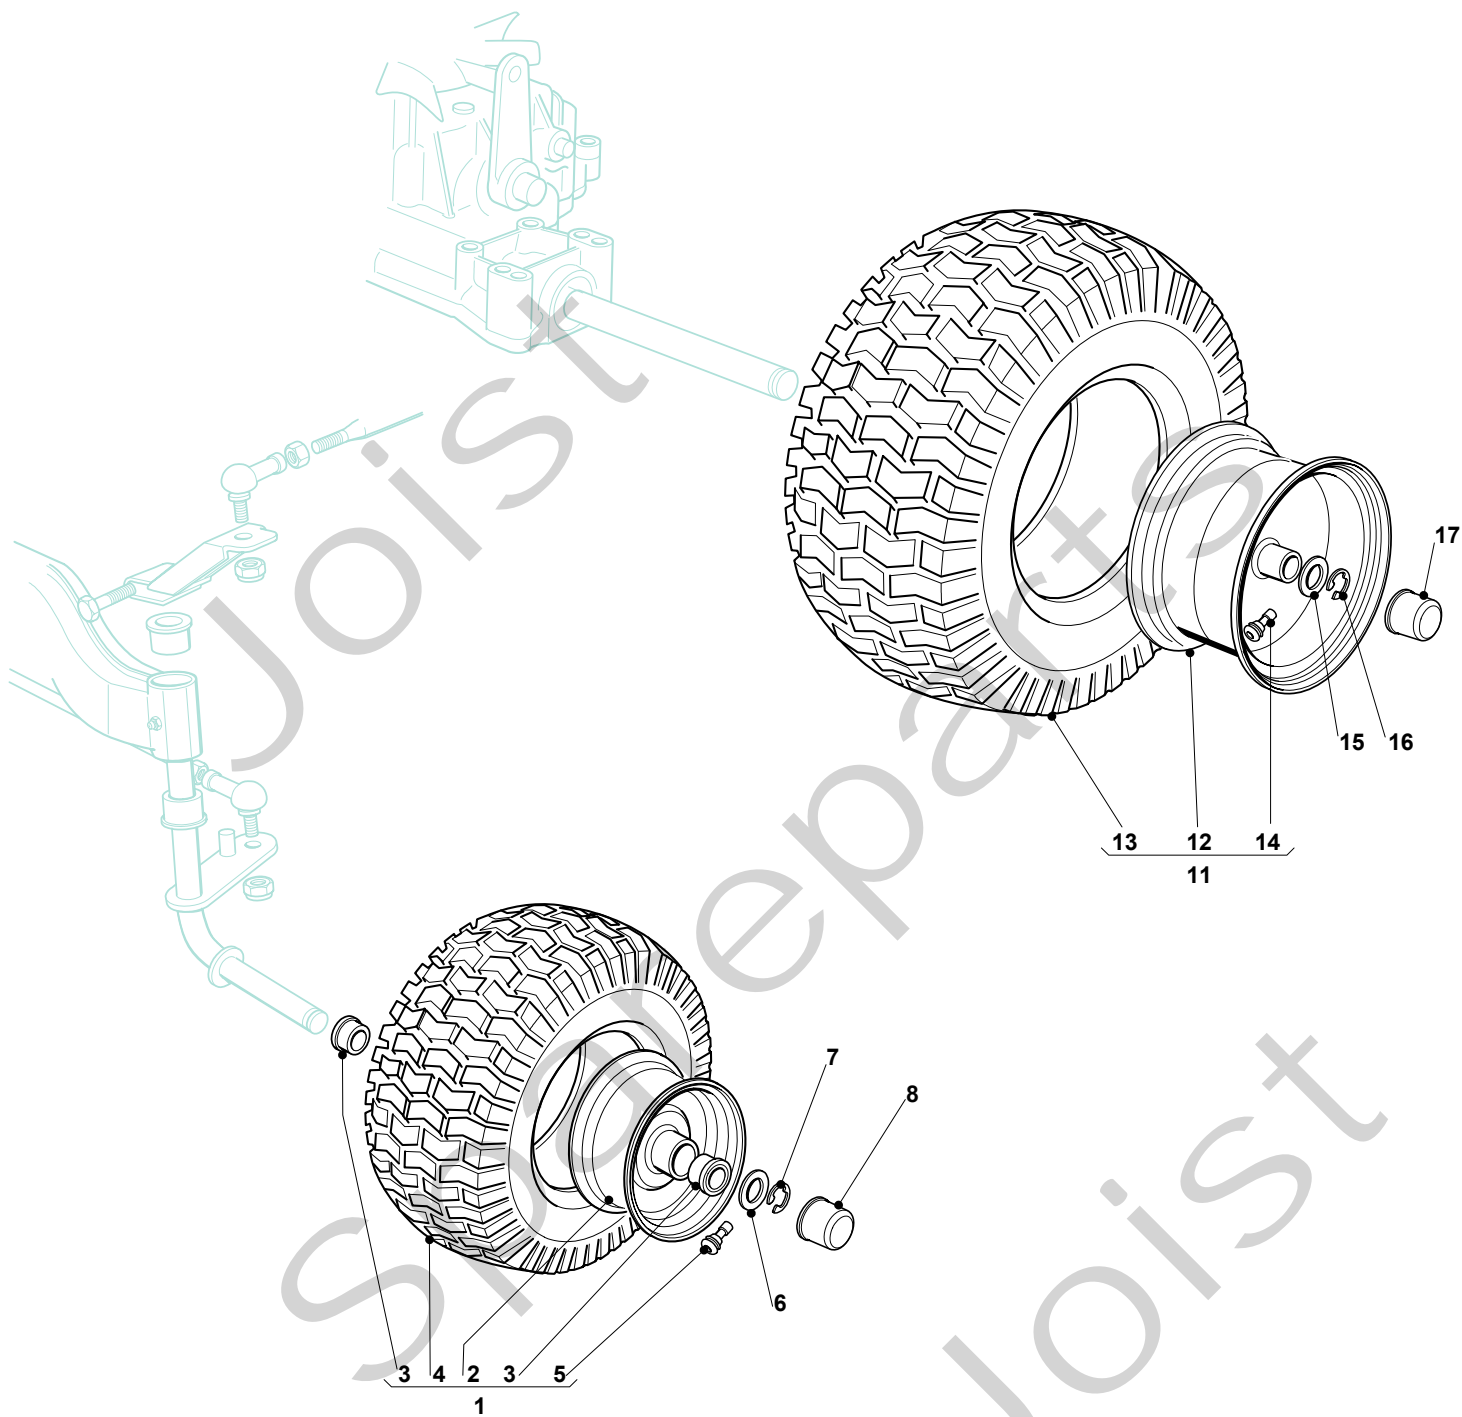

ESTATE ROYAL

Pos. Fig.	Antal Quantity	Art No Part No	Benämning	Description	Anmärkning Notes
1	2	82680008/1	Framhjul Kpl	Front Wheel	
2	2	82000590/1	Rimm	Rimm	
3	4	25122200/2	Kullager	Bearing	
4	2	27590053/0	Dack	Shoe Deli Tire	
5	2	25950000/0	Ventil	Valve	
6	2	25670005/1	Bricka	Washer	
7	2	12001000/0	Låsring	Snap Ring	
8	2	22110230/0	Huvstöd	Cap	
11	2	82680006/0	Bakrehjul	Rear Wheel	
12	2	82000592/0	Rimm	Rimm	
13	2	25590003/0	Dack	Tire	
14	2	25950000/0	Ventil	Valve	
15	2	25670005/1	Bricka	Washer	
16	2	12001010/0	Låsring	Benzing	
17	2	22110230/0	Huvstöd	Cap