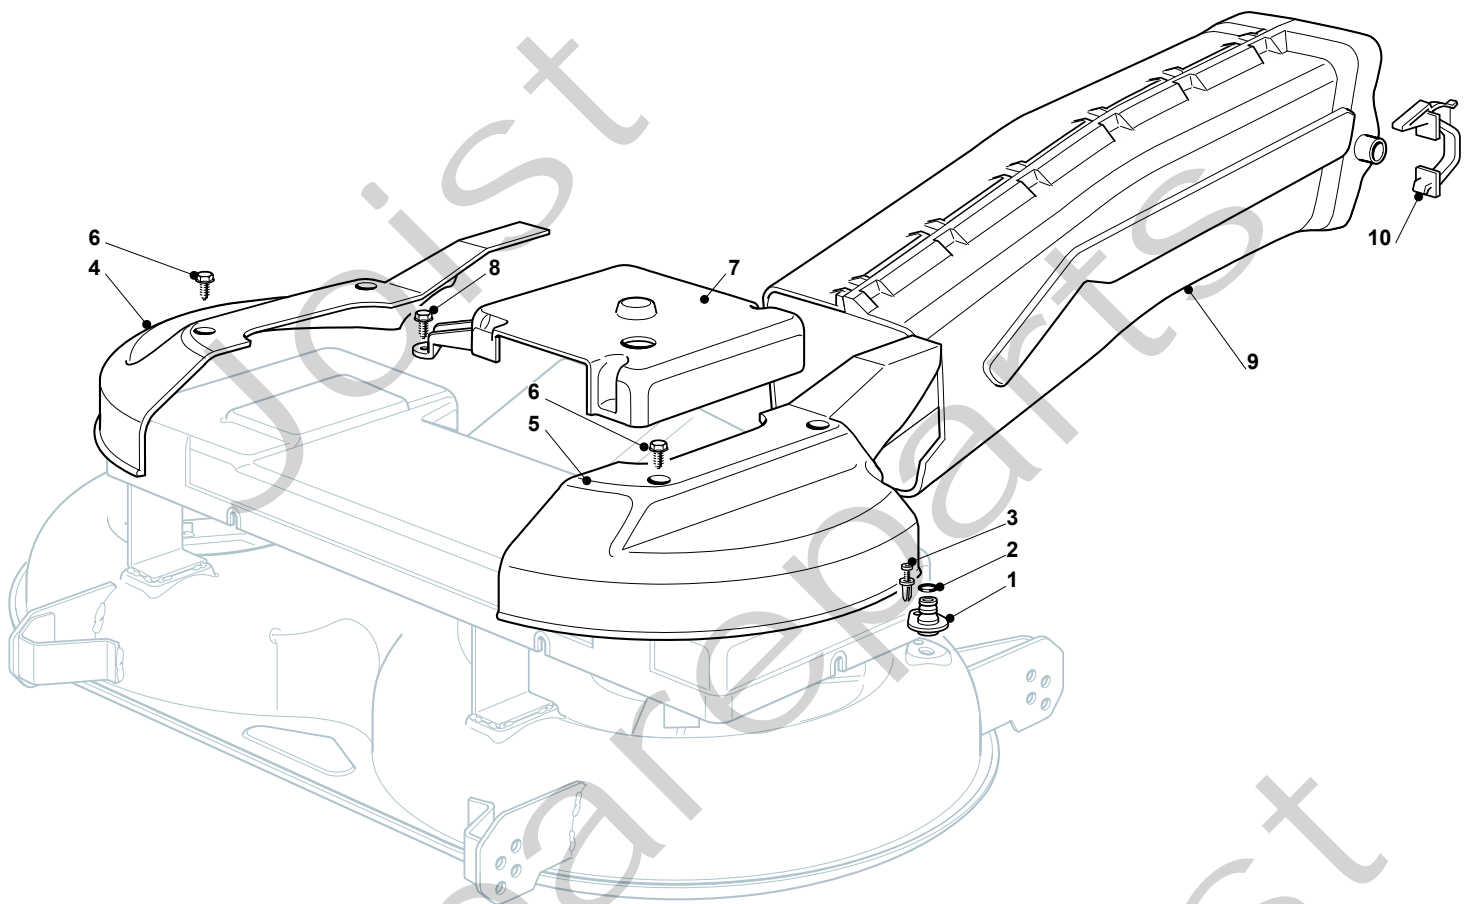

ESTATE ROYAL

ESTATE ROYAL

Pos. Fig.	Antal Quantity	Art No Part No	Benämning	Description	Anmärkning Notes
1	2	25033060/0	Water Hose Connection	Water Hose Connection	
2	2	19035000/0	O-ring	Or Ring	
3	2	12500030/0	Rivet	Rivet	
4	1	25060104/0	Skydd	Guard Black	
5	1	25060105/0	Skydd	Guard Black	
6	4	12735403/0	Skruv	Screw	
7	1	25600050/0	Skydd	Guard	
8	3	12735403/0	Skruv	Screw	
9	1	382108020/0	Inmatningstratt	Conveyor	
10	2	25774373/0	Fäste	Clamp