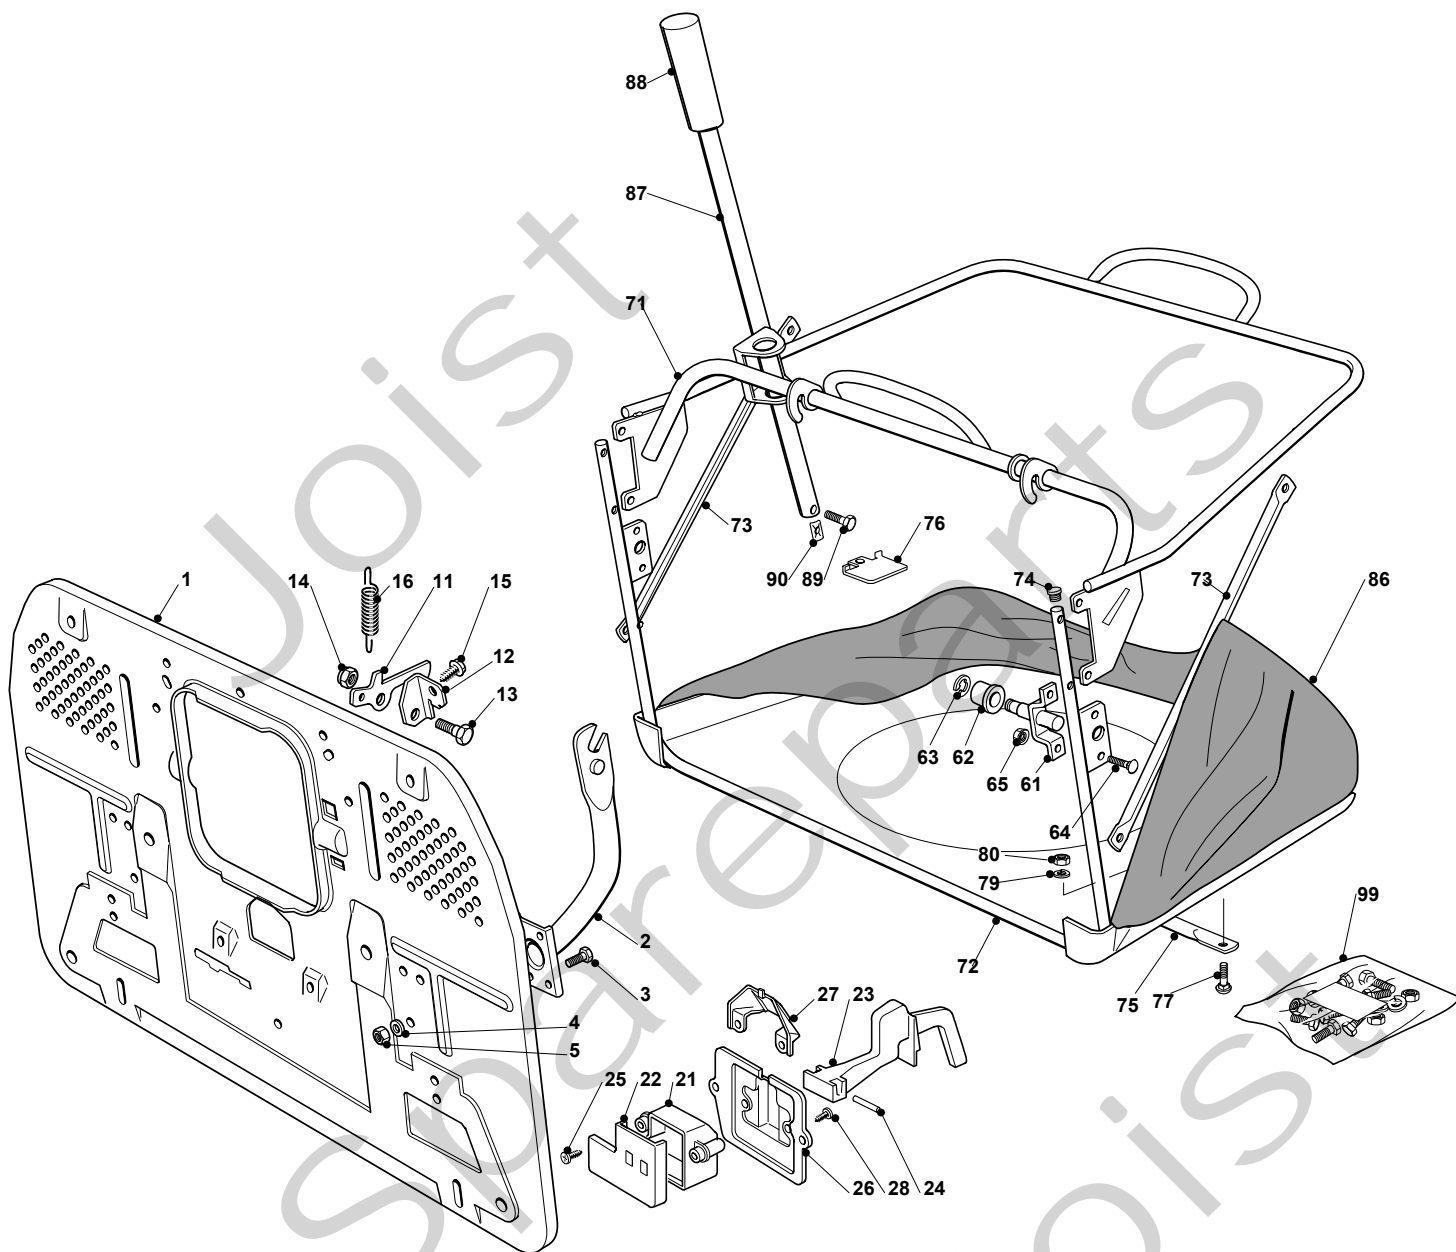

Pos. Fig.	Antal Quantity	Art No Part No	Benämning	Description	Anmärkning Notes
1	1	382547051/0	Tavla	Plate	
2	2	82774225/1	Stöd	Support	
3	6	12793102/0	Skruv	Screw	
4	6	12523060/0	Bricka	Washer	
5	6	12293201/0	Mutter	Nut	
11	1	325774417/0	Fäste	Clamp	
12	1	25755031/0	Fästvinkel	Bracket	
13	1	25510080/0	Stift	Pin	
14	1	12292102/0	Mutter	Nut	
15	1	12735122/0	Skruv	Screw	
16	1	27430579/0	Fjäder	Spring	
21	1	25600041/0	Skydd	Micro Protection	
22	1	25600042/0	Överbelastningsskydd	Protection Cover	
23	1	25318124/0	Arm	Lever	
24	1	12400030/0	Stift	Pin	
25	1	12728510/0	Skruv	Screw	
26	1	25785272/0	Knivskydd	Micro Protection	
27	1	25600048/0	Överbelastningsskydd	Protection Cover	
28	2	12728450/0	Skruv	Screw	
71	1	382800123/1	Chassi	Upper Frame	
72	1	382800089/1	Front Frame	Front Frame	
73	2	325650117/0	Trådbygel	Stiffening	
74	2	18566111/0		Cap	
75	1	82650043/0	Trådbygel	Lower Stiffening	
76	1	25547131/0	Trombocyt	Plate	
77	6	12815210/0	Skruv	Screw	
79	2	12521330/0	Bricka	Washer	
80	2	12154510/0	Mutter	Nut	
86	1	182105948/0	Uppsamlare	Grasscatcher	
87	1	25869029/1	Rör	Rod	
88	1	25394508/0	Handtag	Handle	
89	1	12788800/0	Skruv	Screw	
90	1	112157000/0	Mutter	Nut	
99	1	382180110/0		Screws Outfit