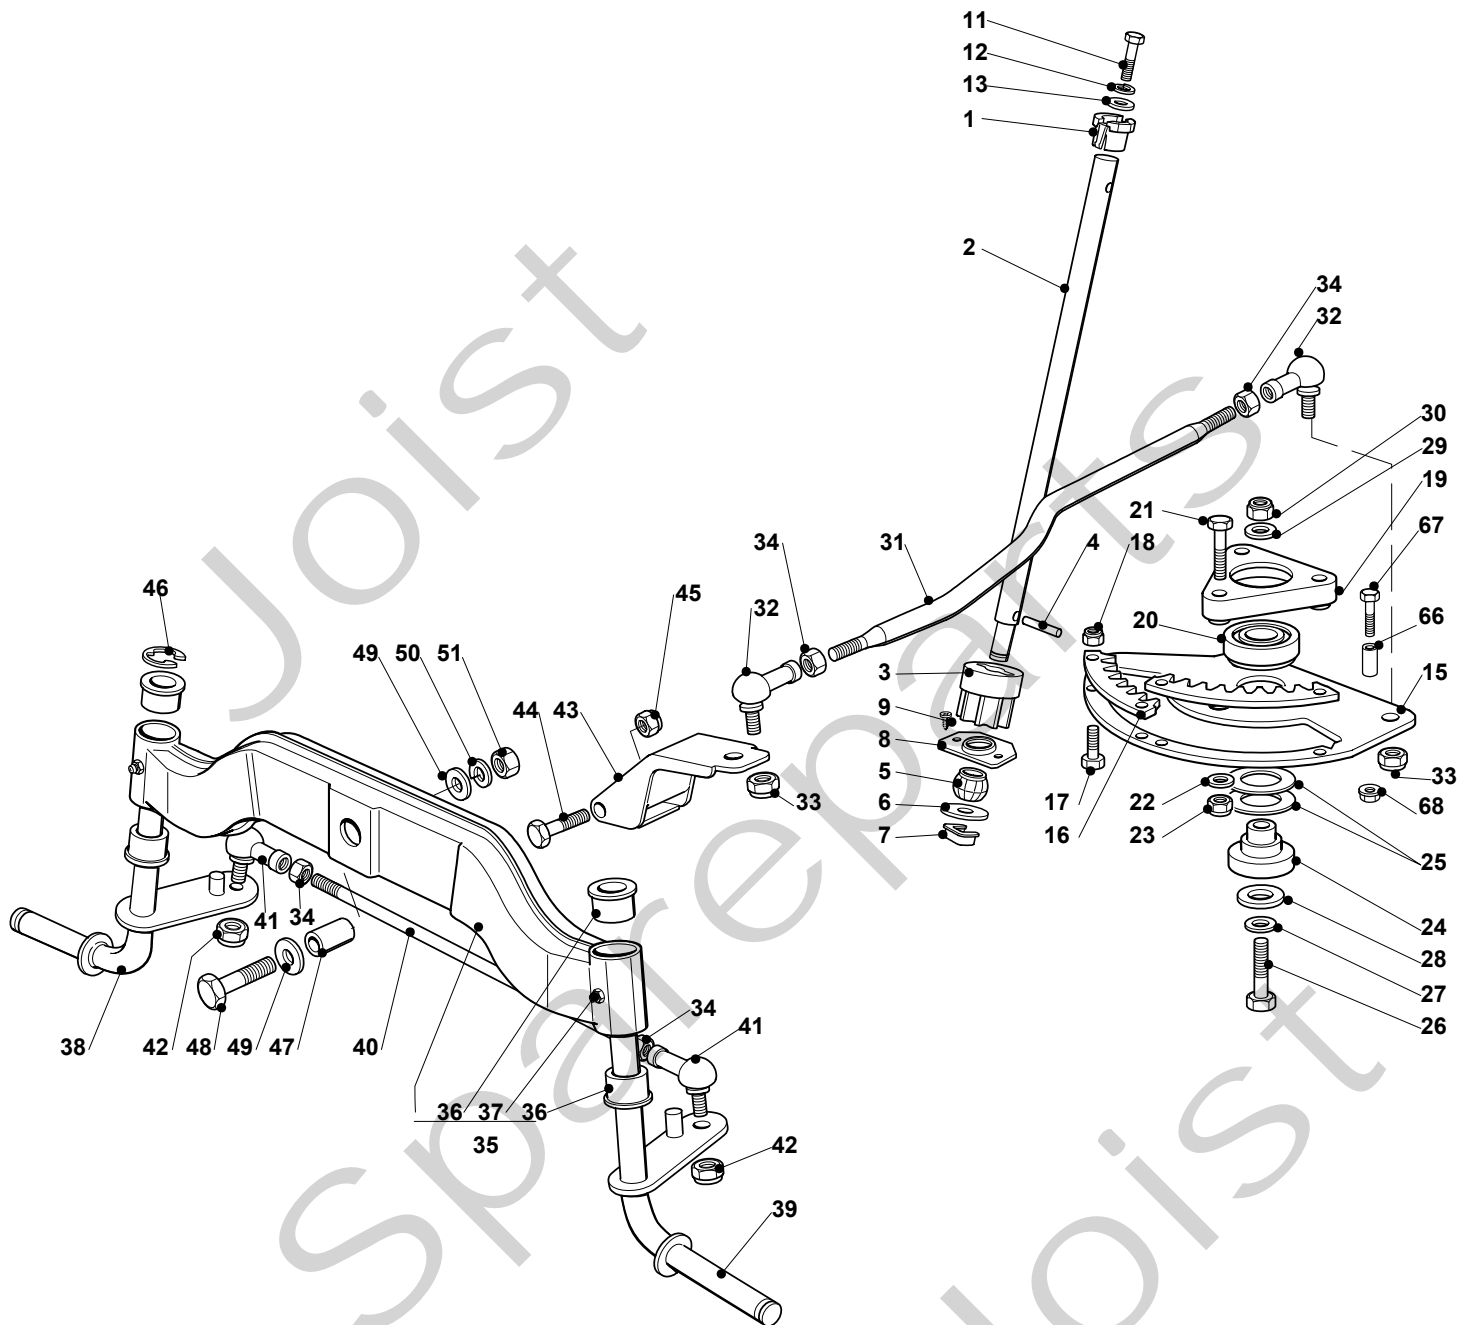

Pos. Fig.	Antal Quantity	Art No Part No	Benämning	Description	Anmärkning Notes
1	1	25038004/0	Kompass	Bush	
2	1	125520010/0	Steering Column	Steering Column	
3	1	25570000/2	Drev	Pinion	
4	1	112714300/0	Skruv	Dowel	
5	1	25743000/0	Ledkåpa, Vä+Hö	Joint	
6	1	12521370/0	Bricka	Washer	
7	1	12436030/0	Trombocyt	Plate	
8	1	325785213/1	Stöd	Support	
9	2	12729601/1	Skruv	Screw	
10	1	112620250/0	Stift	Pin	
11	1	12691800/0	Skruv	Screw	
12	1	12583500/0	Bricka	Grower	
13	1	12523060/0	Bricka	Washer	
15	1	325735523/0	Steering Shaft	Steering Shaft	
16	2	325150000/0	Rack	Rack	
17	4	12791213/1	Skruv	Screw	
18	4	12154510/0	Mutter	Nut	
19	1	325774453/0	Fäste	Clamp	
20	1	119216047/0	Kullager	Bearing	
21	3	12691100/0	Skruv	Left Screw	
22	3	12523060/0	Bricka	Washer	
23	3	12155000/0	Mutter	Nut	
24	1	125510120/0	Stöd	Support	
25	2	22672153/0	Bricka	Washer	
26	1	12692395/0	Skruv	Screw	
27	1	12523080/0	Bricka	Washer	
28	1	12521390/0	Bricka	Washer	
29	1	12523080/0	Bricka	Washer	
30	1	12156602/0	Mutter	Nut	
31	1	25033003/1	Stång	Steering Rod	
32	2	122746616/0	Mutter	Joint	
32	2	22746600/0	Ledkåpa, vä+hö	Joint	
33	2	122746609/0	Mutter	Joint	
34	4	12156602/0	Mutter	Nut	
35	1	82034001/3	Equalizer With Bush (With 36 + 37)	Equalizer With Bush And Lubricator	
36	4	25034002/1	Bussning	Brass	
37	2	12379511/0	Smörjnippl	Grease Dispenser	
38	1	82230361/0	Right Stub Axle	Right Stub Axle	
39	1	82230359/0	Left Stub Axle	Left Stub Axle	
40	1	25840001/0	Stång	Tie Rod	
41	2	122746616/0	Mutter	Joint	
42	2	12156602/0	Mutter	Nut	
43	1	82318185/0	Spak	Lever	
44	1	12692395/0	Skruv	Screw	
45	1	12155000/0	Mutter	Nut	
46	1	12001000/0	Låsring	Snap Ring	
47	1	25160005/0	Distans	Spacer	
48	1	12694100/0	Skruv	Screw	
49	2	12521390/0	Bricka	Washer	
50	1	12587900/0	Grower	Grower	
51	1	12295800/0	Mutter	Nut	
66	1	22167840/0	Distans	Spacer (Wheels 15")	
67	1	12691200/0	Skruv	Right Screw	
68	1	12293201/0	Mutter	Nut