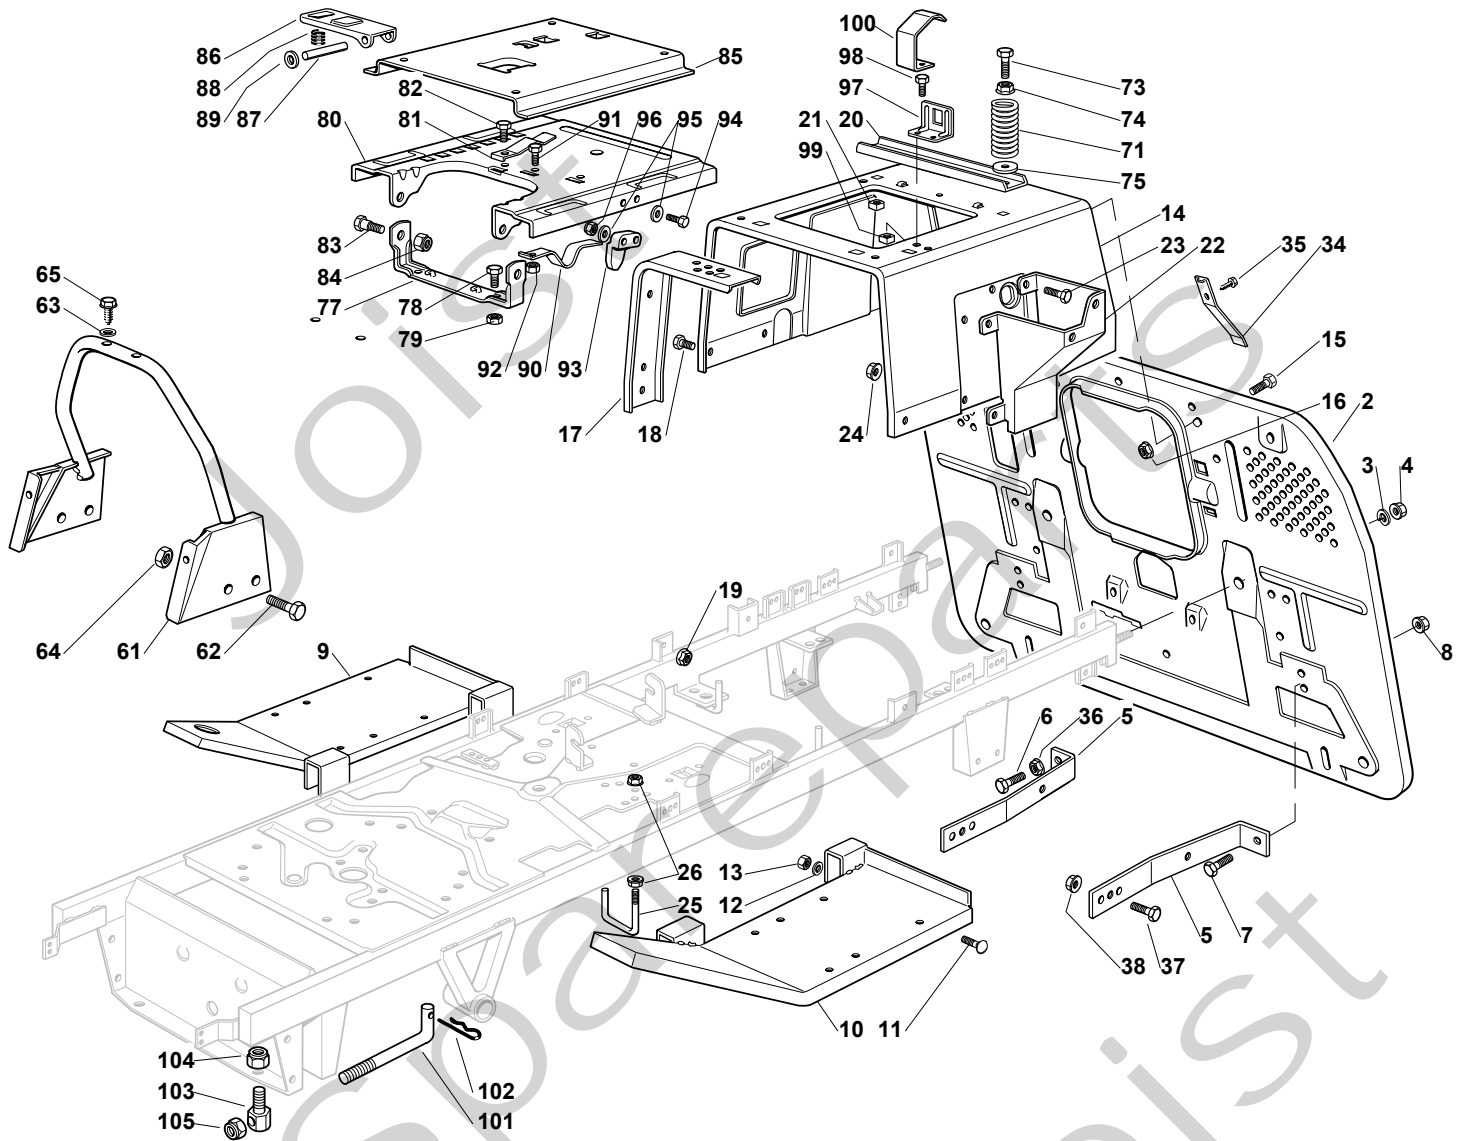

ESTATE ROYAL

ESTATE ROYAL

Pos. Fig.	Antal Quantity	Art No Part No	Benämning	Description	Anmärkning Notes
3	2	12585100/0	Grower	Grower	
4	2	12295200/0	Mutter	Nut	
5	2	25774273/1	Reduktion	Stiffening	
6	1	12691100/0	Skruv	Left Screw	
7	3	12793102/0	Skruv	Screw	
8	4	12293201/0	Mutter	Nut	
9	1	382510041/2	Fotsteg-hö Stöd	Right Footboard Support	
10	1	382510043/2	Fotsteg-Vä Stöd	Left Footboard Support	
11	4	12815245/0	Skruv	Screw	
12	4	12523040/0	Bricka	Washer	
13	4	12154510/0	Mutter	Nut	
14	1	325785133/4	Seat Support	Seat Support	
15	5	12791011/0	Skruv	Screw	
16	5	12292102/0	Mutter	Nut	
17	2	25650065/0	Reduktion	Stiffening	
18	6	12791011/0	Skruv	Screw	
19	6	12292102/0	Mutter	Nut	
20	1	25650067/0	Reduktion	Stiffening	
21	2	12360420/0	Mutter	Nut	
22	1	325785137/1	Stöd	Support	
23	4	12791011/0	Skruv	Screw	
24	4	12292102/0	Mutter	Nut	
25	1	25580019/0	Remstyrning	Belt Guide (Hydro)	
26	2	12292102/0	Mutter	Nut	
34	1	25430238/0	Fjäder	Spring	
35	1	12731580/0	Skruv	Screw	
36	1	12293200/0	Mutter	Nut	
37	2	12793102/0	Skruv	Screw	
38	2	12293201/0	Mutter	Nut	
61	1	382650045/0	Chassi	Chassis	
62	4	12792611/0	Skruv	Screw	
63	2	12521330/0	Bricka	Washer	
64	4	12292102/0	Mutter	Nut	
65	2	12731350/0	Skruv	Screw	
71	2	125430257/1	Fjäder	Spring	
73	2	25943001/0	Skruv	Screw	
74	2	12293201/0	Mutter	Nut	
75	2	12523070/0	Bricka	Washer	
77	1	82774207/0	Seat Clamp Support	Seat Clamp Support	
78	2	12792611/0	Skruv	Screw	
79	2	12293201/0	Mutter	Nut	
80	1	25785149/2	Lufffilterhus	Fixed Seat Supp.	
81	1	25430203/0	Fjäder	Spring	
82	1	12731580/0	Skruv	Screw	
83	2	22524970/2	Stift	Pin	
84	2	12155010/0	Mutter	Nut	
85	1	325785147/1	Seat Support	Seat Support	
86	1	325318109/1	Spak	Stop Lever	
87	1	25510000/0	Stift	Pin	
88	1	125430202/1	Fjäder	Spring	
89	2	12604897/0	Bricka	Washer	
90	1	25430223/2	Fjäder	Spring	
91	1	12789000/0	Skruv	Screw	
92	1	12154330/0	Mutter	Nut	
93	1	25060033/0	Fäste	Cam	
94	2	12815050/0	Skruv	Screw	
95	4	12521320/0	Bricka	Washer	
96	2	12154330/0	Mutter	Nut	
97	1	25755025/1	Fästvinkel	Bracket	
98	2	12735110/0	Skruv	Screw	
99	2	12437502/0	Trombocyt	Plate	
100	1	25430255/0	Fjäder	Spring	
101	2	125510119/0	Stång	Tie Rod	
102	2	24487997/0	Bricka	Washer	
103	2	25510040/1	Stift	Pin	
104	2	12155000/0	Mutter	Nut